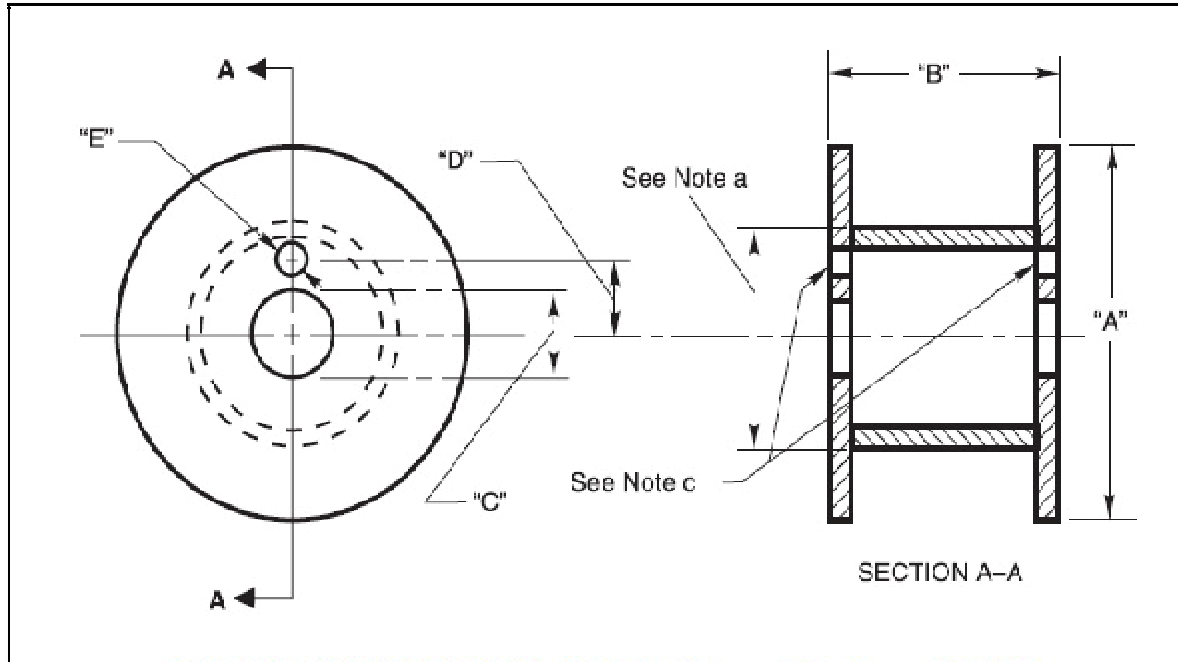

DIMENSIONS OF STANDARD 12 in (300 mm) SPOOLS

		12 in (300 mm)	
		in	mm
A	Diameter, max	12	305
B	Width	4	103
C	Diameter	2.03	50.5
D	Distance between axes	1.75	44.5
E	Diameter	0.44	10

10 kgs per spool

1 spool packed into a carton box.
Carton size: 320 x 320 x 120 mm